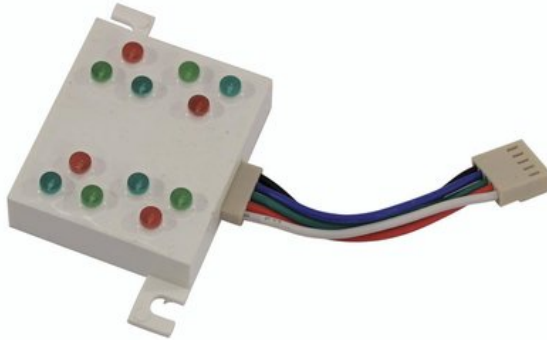

EUROLITE SMI-12 RGB 15V LED

Small PBC with LED-modules and mounting points for indoor use

Art. No.: 51929334

GTIN: 4026397239539

The article is no longer in our assortment.

Features:

- Each unit comes with connecting cable
- RGB color change
- Control via handy controller
- Advantages of LED technology: long life of the LEDs, low power consumption, minimal heat emission, defacto maintenance free with brilliant light radiation
- Power unit and mounting materials not included in delivery

Logistic

EAN / GTIN: 4026397239539

Weight: 0,05 kg

Length: 0.17 m

Width: 0.12 m

Height: 0.01 m

Technical specifications:

Power consumption:	1,00 W
Dimensions:	Width: 5,1 cm Depth: 4,4 cm Height: 1,4 cm
Voltage:	15 V DC
LED number:	12
Lifetime:	50000 h
Dimensions (L x W x H):	51 x 44 x 14 mm
Weight:	52 g
Legal specifications	
Special product:	Not designed for household room illumination

Intended use:

Show effect lighting
