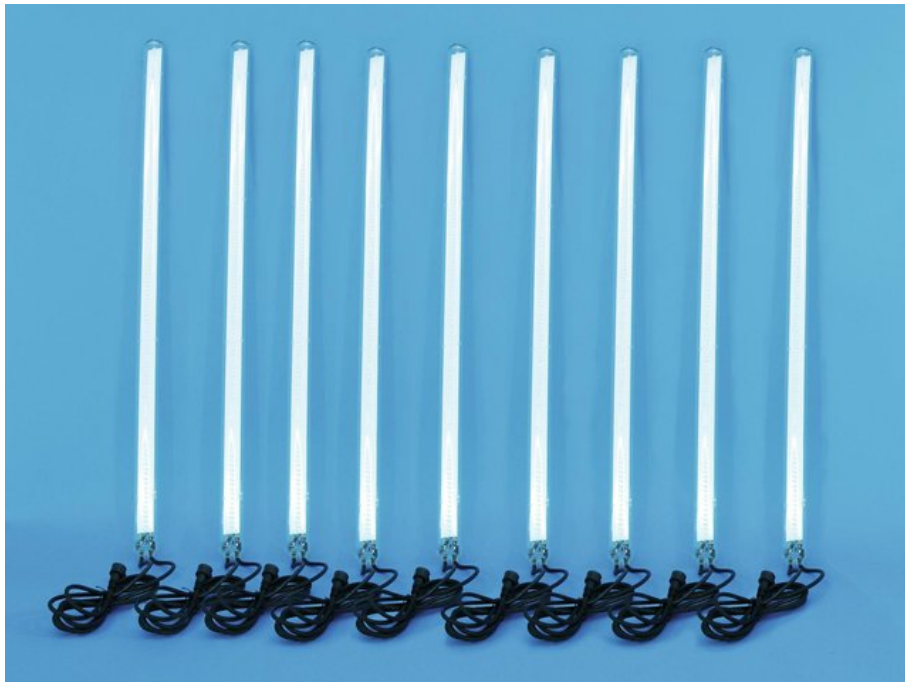

EUROLITE LED snowfall effect tube white

Snow falls over the trees ...

Art. No.: 51929402

GTIN: 4026397308501

The article is no longer in our assortment.

Features:

- Absolute eye catcher for every season
- Lovely effect tubes for a magical mood
- Easy handling and installation
- 10 effect tubes with 120 LEDs per effect tube
- Countless applications
- Suitable for external use (IP44)
- Transformer included, up to 10 effect tubes can be connected
- Advantages of LED technology: long life of the LEDs, low power consumption, minimal heat emission, defacto maintenance free with brilliant light radiation

Logistic

EAN / GTIN: 4026397308501

Weight: 9,50 kg

Length: 1.17 m

Width: 0.30 m

Height: 0.16 m

Technical specifications:

Power supply:	230 V AC, 50 Hz
Power consumption:	3,00 W
IP classification:	IP44
	via AC 12 V power-unit included in the delivery
Protection grade :	IP44
Number of tubes:	10
LEDs/tube:	120
Tube dimensions (W x D x H):	approx. 105 x 4 x 4 cm
Tube weight:	approx. 0.12 kg