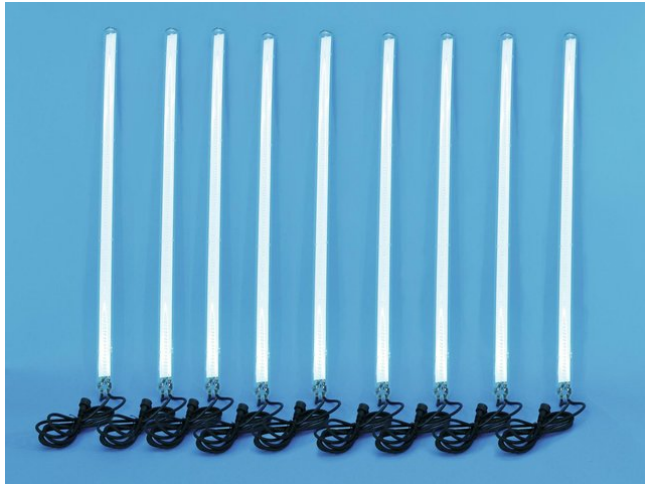

## LED snowfall effect tube white

Snow falls over the trees ...

**Art. No.: 51929402**

GTIN: 4026397308501

**The article is no longer in our assortment.**

## LED snowfall effect tube white

Snow falls over the trees ...

**Art. No.: 51929402**

GTIN: 4026397308501

### Features:

---

- Absolute eye catcher for every season
- Lovely effect tubes for a magical mood
- Easy handling and installation
- 10 effect tubes with 120 LEDs per effect tube
- Countless applications
- Suitable for external use (IP44)
- Transformer included, up to 10 effect tubes can be connected
- Advantages of LED technology: long life of the LEDs, low power consumption, minimal heat emission, defacto maintenance free with brilliant light radiation