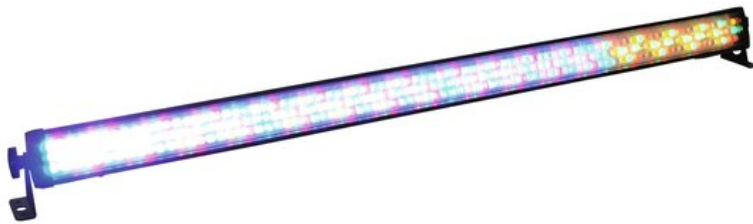

## EUROLITE LED BAR-252 RGBA 10mm 20°

Versatile LED-RGBA color changer

Art. No.: 51930418

GTIN: 4026397397031

**The article is no longer in our assortment.**

### Features:

- Operable in stand-alone mode or via DMX
- DMX512 control possible via any commercial DMX controller (occupies max.19 channels)
- 4, 6 or 19 DMX channels selectable for numerous applications
- Sound-control via built-in microphone
- Comfortable addressing and setting via control panel with LCD display and four operating buttons
- Functions: Static colors, RGBA color blend, internal programs, dimmer and strobe settings via DMX, Master/Slave
- Equipped with 252 x 10 mm LED
- Locking possibility at the mounting bracket
- Ready for connection with power cord and safety plug
- Available in 2 LED beam angles: 20° or 40°
- Advantages of high-power LED technology: extreme light output, long life, low power consumption, defacto maintenance free with brilliant light radiation
- Strobe effect
- Control via stand-alone; DMX
- Preprogrammed in Light´J; LED PC-Control 512
- With a beam angle of 20°

### Technical specifications:

Power supply: 230 V AC, 50 Hz

Power consumption: 24,00 W

IP classification: IP20

Lamp type:	LED lamp
DMX channels:	6; 4
Control:	Stand-alone; DMX
Preprogrammed in:	Light´J; LED PC-Control 512
Beam angle:	20°
Beam angle (1/2 peak):	20°
Housing color:	Black
Dimensions:	Length: 1,08 m Depth: 6,5 cm Height: 9 cm
Weight:	2,65 kg
DMX channels:	max. 19: 4 / 6 / 19
DMX connection:	3-pin XLR
Sound-control:	via built-in microphone
LED type:	10 mm
LED number:	252
Beam angle:	20°
Dimensions (L x W x H):	1075 x 65 x 90 mm
Legal specifications	
Special product:	Not designed for household room illumination
Intended use:	Show effect lighting