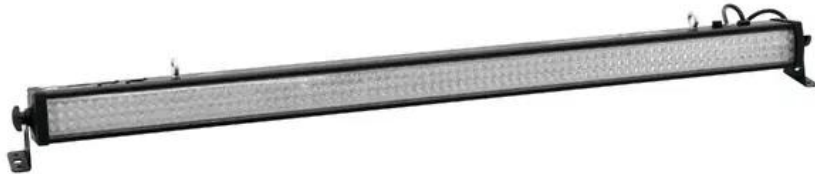

EUROLITE LED BAR-252 RGB 10mm 40° black

LED bar with 252 LEDs in red, green and blue, 110 cm length and 40°

Art. No.: 51930422

GTIN: 4026397397734

Features:

- DMX512 control via regular DMX controller
- Sound-control via built-in microphone
- Stand-alone mode functions adjustable via DIP switches
- Color change speed and strobe effect adjustable via DIP switches
- Multi-color color changes
- Master/Slave function
- Ideal for bands, stages or solo entertainers
- Perfect in public places, main halls, lounges
- Illuminants: 252 10 mm LEDs (48 x red, 108 x green and 96 x blue)
- Available in 2 LED beam angles: 20° or 40°
- Advantages of LED technology: long life of the LEDs, low power consumption, minimal heat emission, defacto maintenance free with brilliant light radiation
- 252 LEDs 10 mm R/G/B
- Strobe effect
- Control via stand-alone; DMX
- With a beam angle of 40°

Logistic

EAN / GTIN: 4026397397734

Weight: 2,55 kg

Length: 1.09 m

Width: 0.13 m

Height: 0.13 m

Technical specifications:

Power supply:	230 V AC, 50 Hz
Power consumption:	50.00 W
Power connection:	Fixed power supply cord with safety plug
Lamp type:	LED lamp

LED type:	252 x 10 mm R/G/B
DMX channels:	12
Control:	Stand-alone; DMX
Fixtures available for:	LED PC-Control 512
Beam angle (1/2 peak):	40°
Housing color:	Black
Dimensions:	Length: 107 cm Depth: 6.5 cm Height: 9 cm
Weight:	2.20 kg
DMX channels:	12
DMX connection:	3-pin XLR
Sound-control:	via built-in microphone
LED number:	252
Beam angle:	40°
Dimensions (L x W x H):	1070 x 65 x 90 mm
Special product:	Not designed for household room illumination
Intended use:	Show effect lighting