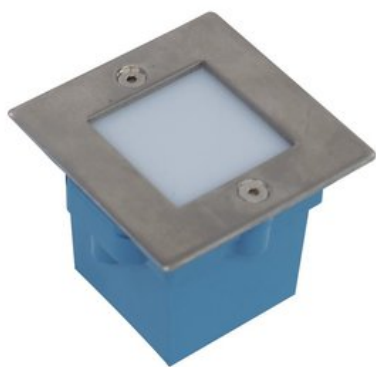

EUROLITE LED recessed light 9 white LEDs, milky

Decorative recessed spotlight

Art. No.: 51937065

GTIN: 4026397227451

The article is no longer in our assortment.

Features:

- Square luminaire with milky plastic cover for even light dispersion, and polished aluminum frame
- Wall and ceiling mounting possible
- Indoor or outdoor use
- Metal luminaire housing
- Plastic mounting housing and frame
- Perfect for decorative and illumination purposes (i.e. in stairways, cinemas, theatres, corridors or hallways, showrooms, etc.)
- Advantages of LED technology: long life of the LEDs, low power consumption, minimal heat emission, defacto maintenance free with brilliant light radiation
- Delivered without power cord but with fixing equipment
- Available in 5 colors

Logistic

EAN / GTIN: 4026397227451

Weight: 0,24 kg

Length: 0.08 m

Width: 0.08 m

Height: 0.07 m

Technical specifications:

Power supply: 230 V AC, 50 Hz

Power consumption: 4,00 W

IP classification: IP54

Dimensions: Width: 7,1 cm
Depth: 5,1 cm
Height: 7,1 cm

Protection grade IP: IP54

LED number: 9

Dimensions (L x W x H):	71 x 71 x 51 mm
Mounting dimensions (LxW):	67 x 62 mm
Weight:	0.2 kg