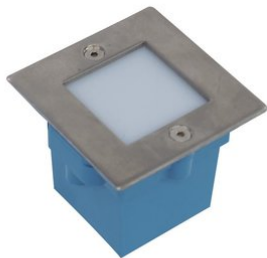

## LED recessed light 9 white LEDs, milky

Decorative recessed spotlight

**Art. No.: 51937065**

GTIN: 4026397227451

**The article is no longer in our assortment.**

## LED recessed light 9 white LEDs, milky

Decorative recessed spotlight

**Art. No.: 51937065**

GTIN: 4026397227451

### Features:

---

- Square luminaire with milky plastic cover for even light dispersion, and polished aluminum frame
- Wall and ceiling mounting possible
- Indoor or outdoor use
- Metal luminaire housing
- Plastic mounting housing and frame
- Perfect for decorative and illumination purposes (i.e. in stairways, cinemas, theatres, corridors or hallways, showrooms, etc.)
- Advantages of LED technology: long life of the LEDs, low power consumption, minimal heat emission, defacto maintenance free with brilliant light radiation
- Delivered without power cord but with fixing equipment
- Available in 5 colors