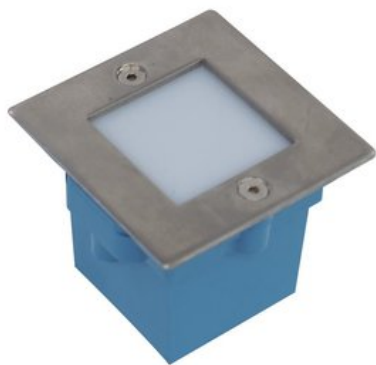

EUROLITE LED recessed light 9 red LEDs, milky

Decorative recessed spotlight

Art. No.: 51937067

GTIN: 4026397227499

The article is no longer in our assortment.

Features:

- Square luminaire with milky plastic cover for even light dispersion, and polished aluminum frame
- Wall and ceiling mounting possible
- Indoor or outdoor use
- Metal luminaire housing
- Plastic mounting housing and frame
- Perfect for decorative and illumination purposes (i.e. in stairways, cinemas, theatres, corridors or hallways, showrooms, etc.)
- Advantages of LED technology: long life of the LEDs, low power consumption, minimal heat emission, defacto maintenance free with brilliant light radiation
- Delivered without power cord but with fixing equipment
- Available in 5 colors

Logistic

EAN / GTIN: 4026397227499

Weight: 0,23 kg

Length: 0.08 m

Width: 0.08 m

Height: 0.07 m

Technical specifications:

Power supply: 230 V AC, 50 Hz

Power consumption: 4,00 W

IP classification: IP54

Dimensions: Width: 7,1 cm
Depth: 5,1 cm
Height: 7,1 cm

Protection grade IP: IP54

LED number: 9

Dimensions (L x W x H):	71 x 71 x 51 mm
Mounting dimensions (LxW):	67 x 62 mm
Weight:	0.2 kg