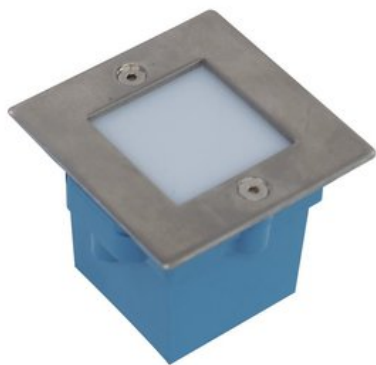

EUROLITE LED recessed light 9 yellow LEDs, milky

Decorative recessed spotlight

Art. No.: 51937069

GTIN: 4026397227512

The article is no longer in our assortment.

Features:

- Square luminaire with milky plastic cover for even light dispersion, and polished aluminum frame
- Wall and ceiling mounting possible
- Indoor or outdoor use
- Metal luminaire housing
- Plastic mounting housing and frame
- Perfect for decorative and illumination purposes (i.e. in stairways, cinemas, theatres, corridors or hallways, showrooms, etc.)
- Advantages of LED technology: long life of the LEDs, low power consumption, minimal heat emission, defacto maintenance free with brilliant light radiation
- Delivered without power cord but with fixing equipment
- Available in 5 colors

Logistic

EAN / GTIN: 4026397227512

Weight: 0,23 kg

Length: 0.08 m

Width: 0.08 m

Height: 0.07 m

Technical specifications:

Power supply: 230 V AC, 50 Hz

Power consumption: 4,00 W

IP classification: IP54

Dimensions: Width: 7,1 cm
Depth: 5,1 cm
Height: 7,1 cm

Protection grade IP: IP54

LED number: 9

Dimensions (L x W x H):	71 x 71 x 51 mm
Mounting dimensions (LxW):	67 x 62 mm
Weight:	0.2 kg