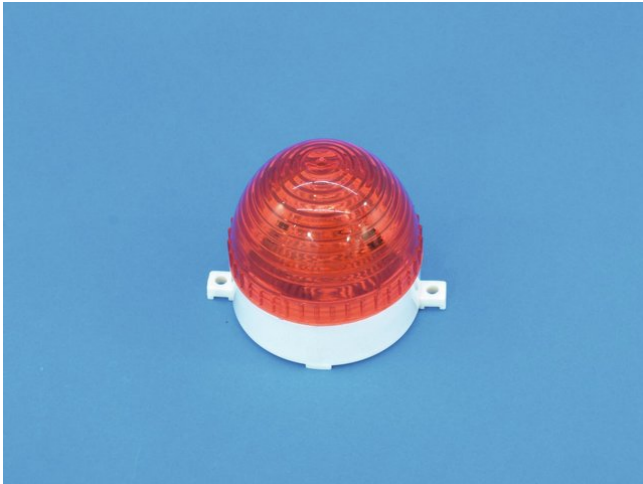

eurolite®

wall strobe, round, red

Innovative wall strobe for permanent installation

Art. No.: 52200112

GTIN: 4026397236460

The article is no longer in our assortment.

eurolite®

wall strobe, round, red

Innovative wall strobe for permanent installation

Art. No.: 52200112

GTIN: 4026397236460

Features:

- Designed for professional use, e.g. on stages, in discotheques, theatres etc., as well as for home use
- The idea for decorations, party rooms or entrance areas
- Small and powerful
- Low weight
- Easy installation
- Single devices can be connected to form a strobe chain
- Available in 6 colors