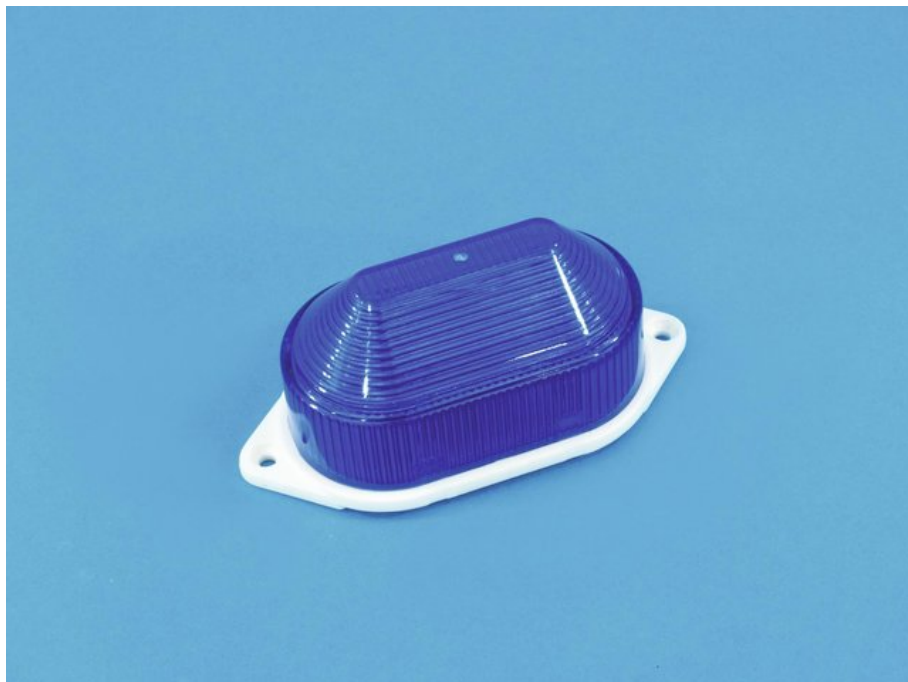

EUROLITE wall strobe, long, blue

Innovative wall strobe for permanent installation

Art. No.: 52200121

GTIN: 4026397236507

The article is no longer in our assortment.

Features:

- Designed for professional use, e.g. on stages, in discotheques, theatres etc., as well as for home use
- The idea for decorations, party rooms or entrance areas
- Small and powerful
- Low weight
- Easy installation
- Single devices can be connected to form a strobe chain
- Available in 6 colors

Logistic

EAN / GTIN: 4026397236507

Weight: 0,09 kg

Length: 0.12 m

Width: 0.05 m

Height: 0.06 m

Technical specifications:

Power consumption:	4,00 W
Dimensions:	Height: 11 cm Diameter: Ø 5 cm
Power supply:	230 V, 50 Hz
Weight:	0.85 kg
Dimensions (L x D):	110 x 50 mm
Lifetime:	2000000 Flashes
Legal specifications	
Special product:	Not designed for household room illumination
Intended use:	Show effect lighting