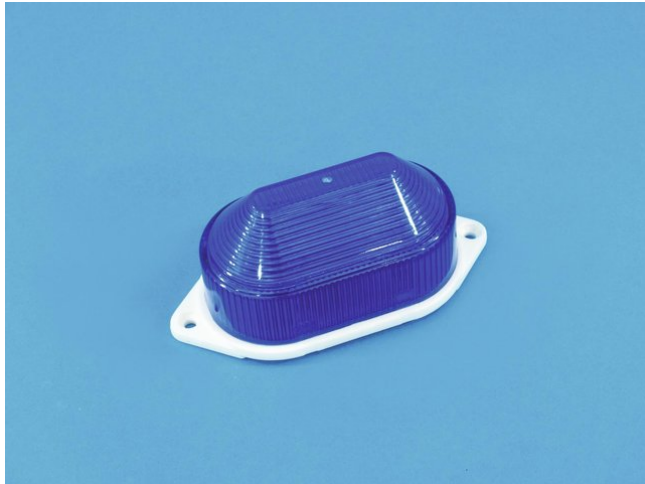

eurolite®

wall strobe, long, blue

Innovative wall strobe for permanent installation

Art. No.: 52200121
GTIN: 4026397236507

The article is no longer in our assortment.

eurolite®

wall strobe, long, blue

Innovative wall strobe for permanent installation

Art. No.: 52200121
GTIN: 4026397236507

Features:

- Designed for professional use, e.g. on stages, in discotheques, theatres etc., as well as for home use
- The idea for decorations, party rooms or entrance areas
- Small and powerful
- Low weight
- Easy installation
- Single devices can be connected to form a strobe chain
- Available in 6 colors