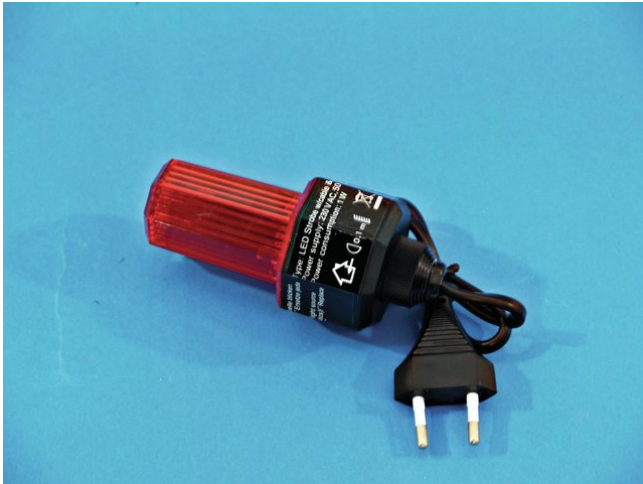

eurolite®

LED Strobe with plug red

Small strobe effect

Art. No.: 52200208

GTIN: 4026397256277

The article is no longer in our assortment.

eurolite®

LED Strobe with plug red

Small strobe effect

Art. No.: 52200208

GTIN: 4026397256277

Features:

- Practical deco-strobe
- With power supply cable (ca.40 cm) and Euro-plug
- Just plug it in - ready!
- Available in 6 colors
- Advantages of LED technology: long life of the LEDs, low power consumption, minimal heat emission, defacto maintenance free with brilliant light radiation