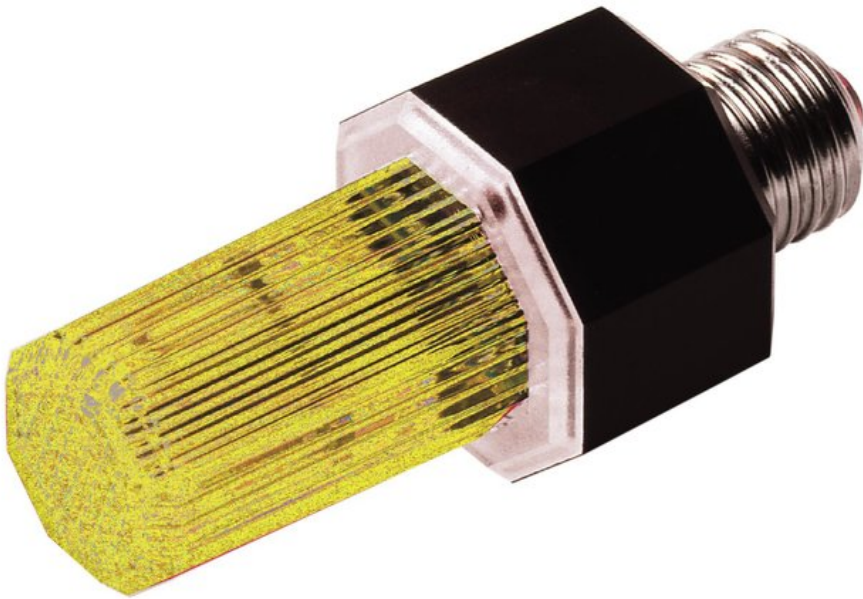

EUROLITE Strobe with E-27 base, yellow

Small strobe effect

Art. No.: 52200775

GTIN: 4026397157079

The article is no longer in our assortment.

Features:

- For party rooms or entrance areas of discos
- Just screw it in - ready!

Technical specifications:

Power supply:	230 V AC, 50 Hz
Power consumption:	5,00 W
Dimensions:	Height: 11 cm Diameter: Ø 4,8 cm
Flash-rate:	1-3 Hz
Lifetime:	2000000 Flashes
Dimensions (Lxd):	110 x 48 mm
Weight:	61 g
Legal specifications	
Special product:	Not designed for household room illumination
Intended use:	Show effect lighting

Logistic

EAN / GTIN: 4026397157079
Weight: 0,09 kg
Length: 0.22 m
Width: 0.12 m
Height: 0.06 m