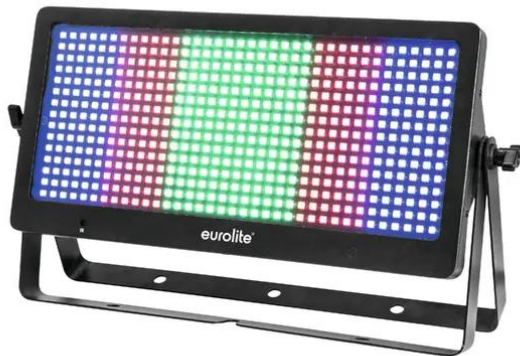

eurolite®

LED Strobe SMD PRO 540 DMX RGB

Multifunctional strobe/flood/blinder with 540 bright SMD
RGB LEDs

Art. No.: 52200915

GTIN: 4026397617528

eurolite®

LED Strobe SMD PRO 540 DMX RGB

Multifunctional strobe/flood/blinder with 540 bright SMD
RGB LEDs

Art. No.: 52200915

GTIN: 4026397617528

Features:

- 540 LEDs SMD 5050 3in1 R/G/B (homogenous color mix)
6 segments controlled separately
- Color blend stepless; Dimmer electronic
- Strobe effect; wash effect; Blinder effect
- 5 integrated show programs
- Direct color selection for 17 preset colors
- Control via stand-alone; DMX; IR remote control; sound to light via microphone; master/slave function
- Fixtures available for Light J; LED PC-Control 512; Light Captain
- Flicker-free
- With double bracket
- 4 digit 7-segment LED display
- Mains input and output for power linking up to 8 units
- For application areas such as: Clubs/dancing school; stage; mobile djs / entertainer; rental
- Very quiet working noise