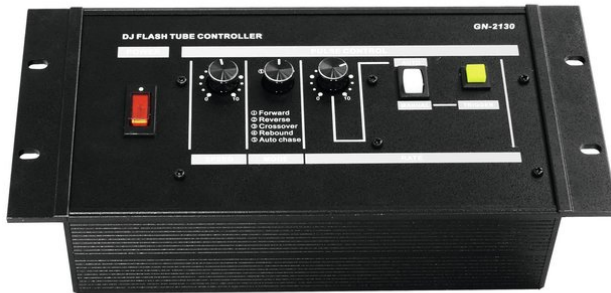

## Flashlight DJ Controller for 40 tubes

For 40 tubes

**Art. No.:** 52205220

GTIN: 4026397001068

**The article is no longer in our assortment.**

---

All rights reserved. Subject to change without notice. Errors and omissions excepted.  
Illustration only. Actual item may differ from photo.

## Flashlight DJ Controller for 40 tubes

For 40 tubes

**Art. No.:** 52205220

GTIN: 4026397001068

### Features:

---

- Up to 40 tubes can be controlled with the DJ-Controller
- The start of a flashing cycle can be triggered per trigger button or automatically with adjustable flash-start speed (rate)
- The running speed can be adjusted steplessly from 5 to 20 flashes per second
- The 4 built-in programs can be selected separately or can run successively