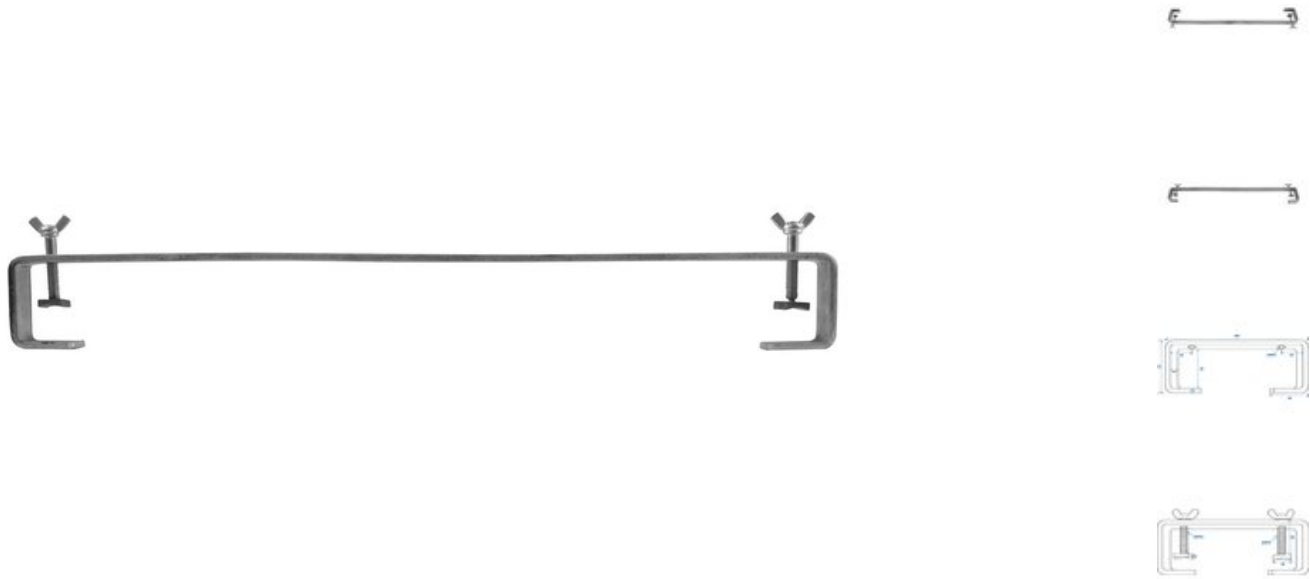

EUROLITE TCH-50/65 C-Clamp silver

Very long mounting clamp for 50 mm tube, maximum load WLL 30 kg

Art. No.: 58000665

GTIN: 4026397484809

List price: 16.54 €

incl. 19% VAT.

Features:

- C-hook for suspending crossbeams, Alu-Bars, aluminum tubes etc.
- For further information about this product, please refer to the Data Sheet under "Downloads"

Technical specifications:

Maximum load BGV C1 (8-fold):	15 kg
Max. load WLL (4-fold):	30 kg
Tube diameter sector:	45 - 50 mm
Material:	Steel
Color:	Silver
Dimensions:	Length: 65 cm Width: 3 cm Depth: 9,50 cm
Weight:	1,29 kg

Logistic

EAN / GTIN: 4026397484809
Weight: 1,30 kg
Length: 0.65 m
Width: 0.11 m
Height: 0.03 m