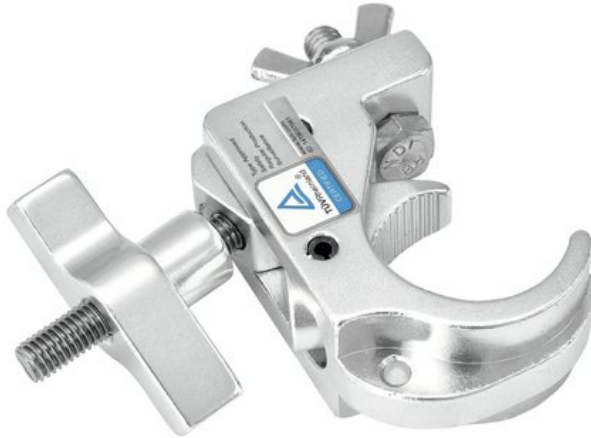

EUROLITE TH35-75 Theatre Clamp silver

PRO mounting clamp for 35 mm tube, maximum load WLL 75 kg

Art. No.: 58000763

GTIN: 4026397607345

The article is no longer in our assortment.

Features:

- Hook for installing projectors, lighting effects etc. via a truss system
- Quick-lock hook with large wing bolt for easier mounting

Technical specifications:

Maximum load BGV C1 (8-fold):	37,5 kg
Max. load WLL (4-fold):	75 kg
Tube diameter sector:	32 - 35 mm
Material:	Aluminum casting
Color:	Silver
Mounting screw:	M8
Dimensions:	Length: 9 cm Width: 3 cm Depth: 3 cm
Weight:	192 g

Logistic

EAN / GTIN: 4026397607345

Weight: 0,20 kg

Length: 0.12 m

Width: 0.10 m

Height: 0.04 m