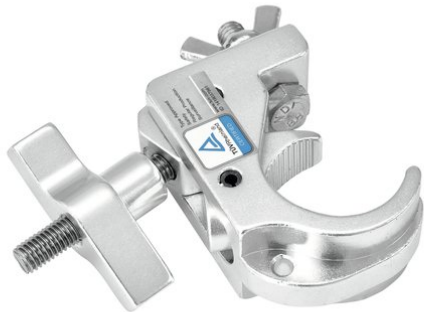

## TH35-75 Theatre Clamp silver

PRO mounting clamp for 35 mm tube, maximum load WLL  
75 kg

**Art. No.: 58000763**  
GTIN: 4026397607345

**The article is no longer in our assortment.**

## TH35-75 Theatre Clamp silver

PRO mounting clamp for 35 mm tube, maximum load WLL  
75 kg

**Art. No.: 58000763**  
GTIN: 4026397607345

### Features:

---

- Hook for installing projectors, lighting effects etc. via a truss system
- Quick-lock hook with large wing bolt for easier mounting