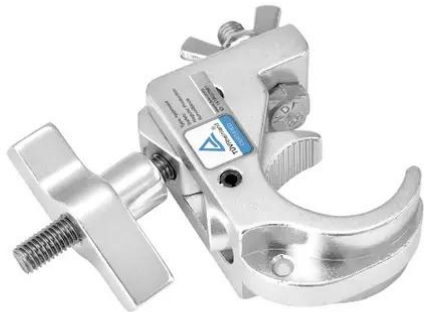

eurolite®

TH35-75 Theatre Clamp silver

PRO mounting clamp for 35 mm tube, maximum load WLL
75 kg

Art. No.: 58000763
GTIN: 4026397607345

eurolite®

TH35-75 Theatre Clamp silver

PRO mounting clamp for 35 mm tube, maximum load WLL
75 kg

Art. No.: 58000763
GTIN: 4026397607345

Features:

- Hook for installing projectors, lighting effects etc. via a truss system
- QUICK-LOCK hook with large wing bolt for easier mounting