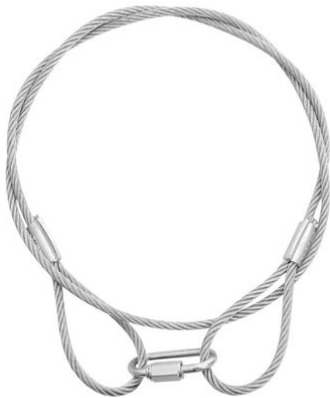

eurolite®

Steel Rope 900x4mm silver

Simple steel rope

Art. No.: 58010434

GTIN:

The article is no longer in our assortment.

All rights reserved. Subject to change without notice. Errors and omissions excepted.
Illustration only. Actual item may differ from photo.

eurolite®

Steel Rope 900x4mm silver

Simple steel rope

Art. No.: 58010434

GTIN:

Features:

- Simple steel rope
- Suitable for installing light loads
 - With two loops
 - 4 mm quick link (form A) included
 - For further information about this product, please refer to the Data Sheet under "Downloads"

EUROLITE Steel rope 900x4mm sil.without quick l.

- Simple steel rope
- Suitable for installing light loads
 - With two loops
 - For further information about this product, please refer to the Data Sheet under "Downloads"