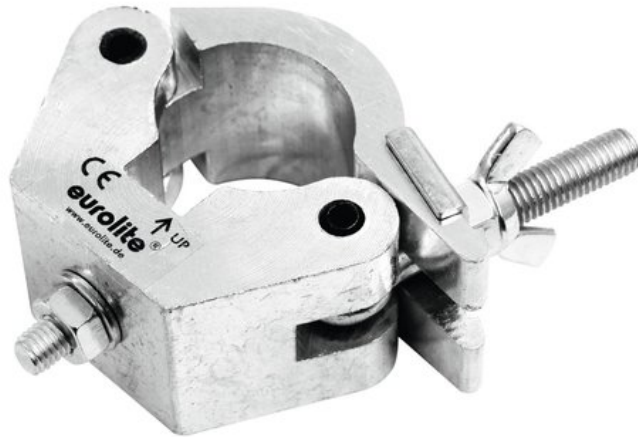

EUROLITE TPC-50 Half Coupler

Mounting coupler for 50 mm tube, maximum load WLL 800 kg

Art. No.: 59006800

GTIN: 4026397179453

List price: 19.64 €

incl. 19% VAT.

Features:

Technical specifications:

Maximum load BGV C1 (8-fold):	400 kg
Max. load WLL (4-fold):	800 kg
Tube diameter sector:	45 - 50 mm
Material:	Aluminum
Color:	Silver
Mounting screw:	M10
Dimensions:	Length: 11 cm Width: 5 cm Depth: 11,50 cm
Weight:	710 g

Logistic

EAN / GTIN: 4026397179453

Weight: 0,75 kg

Length: 0.15 m

Width: 0.12 m

Height: 0.06 m