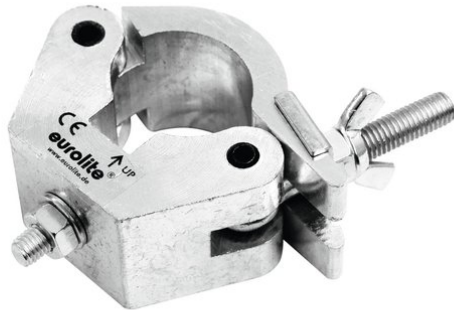

eurolite®

TPC-50 Half Coupler

Mounting coupler for 50 mm tube, maximum load WLL 800 kg

Art. No.: 59006800
GTIN: 4026397179453

List price: 19.64 €
incl. 19% VAT.

All rights reserved. Subject to change without notice. Errors and omissions excepted.
Illustration only. Actual item may differ from photo.

eurolite®

TPC-50 Half Coupler

Mounting coupler for 50 mm tube, maximum load WLL 800 kg

Art. No.: 59006800
GTIN: 4026397179453

Features:

All rights reserved. Subject to change without notice. Errors and omissions excepted.
Illustration only. Actual item may differ from photo.