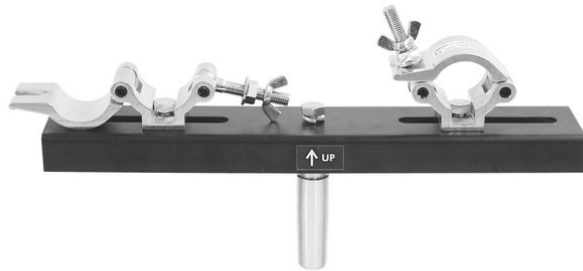

eurolite®

TAH-52 Truss Adapter w/ TV spigot

Horizontal adapter with TV spigot from 160 to 405 mm,
maximum load WLL 180 kg

Art. No.: 59006820
GTIN: 4026397491227

List price: 77.23 €
incl. 19% VAT.

All rights reserved. Subject to change without notice. Errors and omissions excepted.
Illustration only. Actual item may differ from photo.

eurolite®

TAH-52 Truss Adapter w/ TV spigot

Horizontal adapter with TV spigot from 160 to 405 mm,
maximum load WLL 180 kg

Art. No.: 59006820
GTIN: 4026397491227

Features:

- Crossbeam adaptor for 50 mm tube
- Adjustable clamps
- TV spigot
- LGA tested
- For further information about this product, please refer to the Data Sheet under "Downloads"