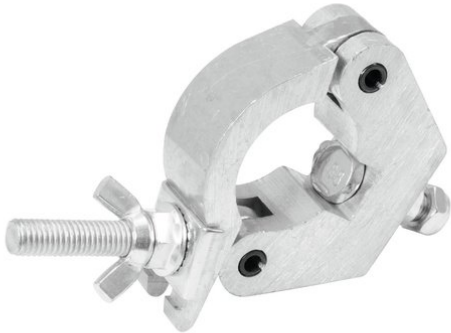

## TPC-30 Coupler, silver

Mounting coupler for 50 mm tube, maximum load WLL 500 kg

**Art. No.: 59006860**  
GTIN: 4026397179514

**List price: 16.07 €**  
incl. 19% VAT.

## TPC-30 Coupler, silver

Mounting coupler for 50 mm tube, maximum load WLL 500 kg

**Art. No.: 59006860**  
GTIN: 4026397179514