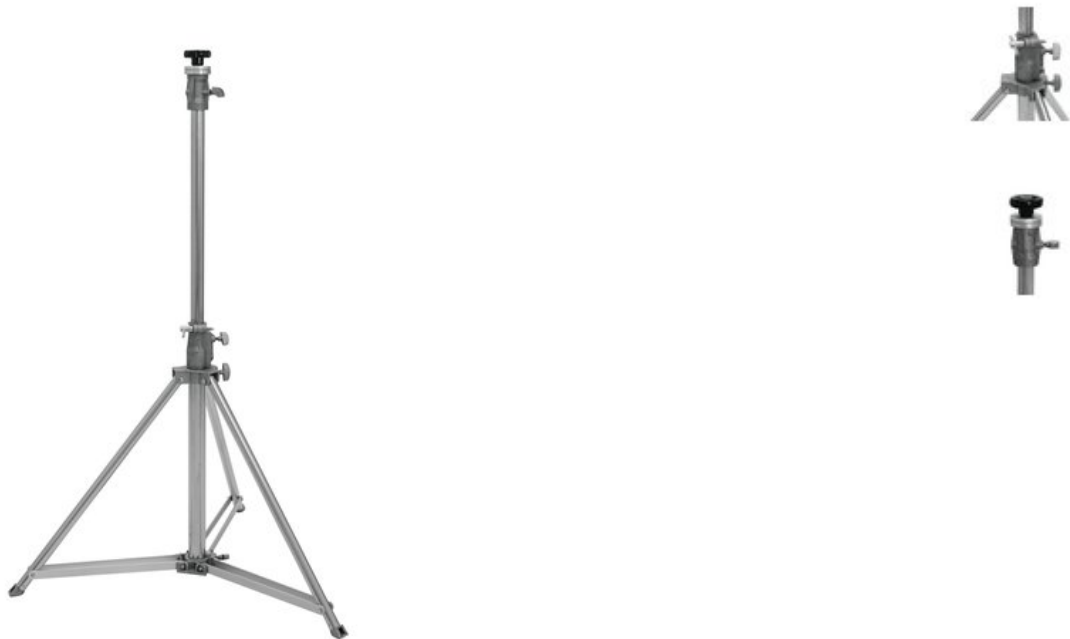

## EUROLITE STV-200 Follow Spot Stand, Stainless Steel

PRO version with ball bearing head, maximum load 50 kg, maximum height 160 cm

Art. No.: 59007123

GTIN: 4026397646115

**The article is no longer in our assortment.**

### Features:

- Professional follow stand for mobile lighting systems
- Stand head lies on a ball-bearing
- Heavy-duty stainless steel version for extra stability and safety
- Easy handling
- Safety ring for height adjustment
- Adjustable height

### Logistic

EAN / GTIN: 4026397646115

Weight: 7,00 kg

Length: 1.10 m

Width: 0.18 m

Height: 0.17 m

### Technical specifications:

Maximum carrying capacity:	50 kg
Height:	Maximum: 160 cm Minimum: 110 cm
Attachment system:	M12 thread
Type (general stands):	Light stand/manual
Material:	Aluminum; stainless steel
Color:	Silver
Weight:	6,30 kg