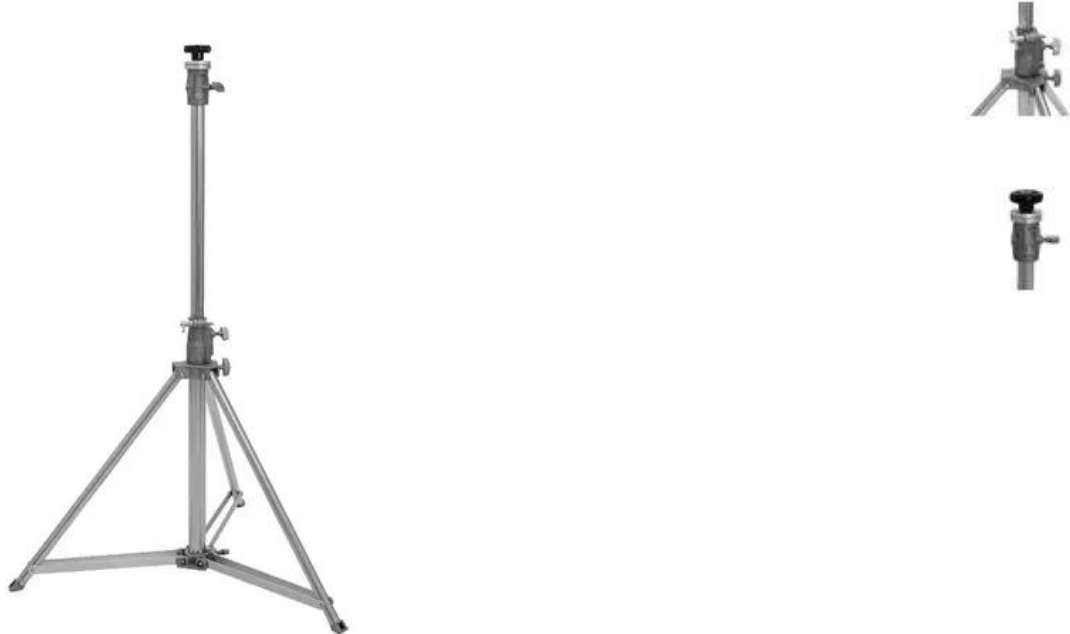

EUROLITE STV-200 Follow Spot Stand, Stainless Steel

PRO version with ball bearing head, maximum load 50 kg, maximum height 160 cm

Art. No.: 59007123

GTIN: 4026397646115

Features:

- Professional follow stand for mobile lighting systems
- Stand head lies on a ball-bearing
- Heavy-duty stainless steel version for extra stability and safety
- Easy handling
- Safety ring for height adjustment
- Adjustable height

Logistic

EAN / GTIN: 4026397646115

Weight: 7,00 kg

Length: 1.10 m

Width: 0.18 m

Height: 0.17 m

Technical specifications:

Maximum carrying capacity:	50 kg
Height:	Maximum: 160 cm Minimum: 110 cm
Attachment system:	M12 thread
Type (general stands):	Light stand/manual
Material:	Aluminum; stainless steel
Color:	Silver
Weight:	6.30 kg