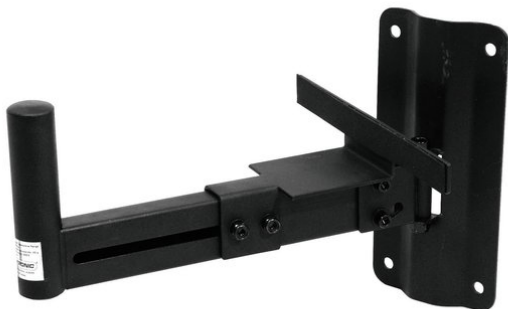

Wall-Mounting XY for Speakers

Fixation with clamp area (130-255 mm), movable & tiltable, maximum load 25 kg

Art. No.: 60004620

GTIN: 4026397147469

List price: 39.15 €
incl. 19% VAT.

Wall-Mounting XY for Speakers

Fixation with clamp area (130-255 mm), movable & tiltable, maximum load 25 kg

Art. No.: 60004620

GTIN: 4026397147469

Features:

- Wall-mounting for all speaker-systems with flange
- Horizontal and vertical inclination angle adjustable
- Very stable version