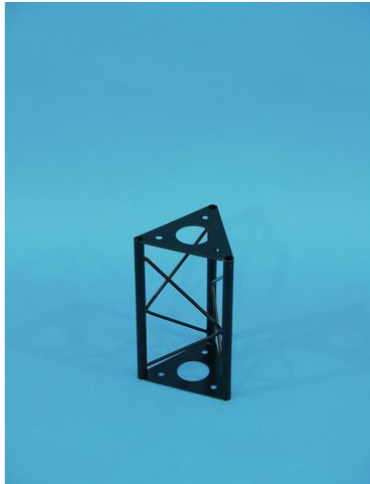

## Crossbeam 250mm ST250 black

The decorative trussing

**Art. No.:** 60112002

GTIN: 4026397243314

**The article is no longer in our assortment.**

## Crossbeam 250mm ST250 black

The decorative trussing

**Art. No.:** 60112002

GTIN: 4026397243314

### Features:

---

- Easy installation
- The DECOTRUS elements are connected with each other by three M8 screws
- Phantastic creations through a variety of crossbeams and corners
- DECOTRUS can be suitable for shop installers, fair installers etc in order to create individual design-elements
- DECOTRUS is available in silver or black
- DECOTRUS constructions are meant as design-elements
- Please respect the regulations in respect to trussing constructions