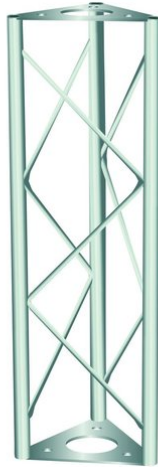

## Crossbeam 450mm ST450 black

The decorative trussing

**Art. No.:** 60112010

GTIN: 4026397243338

**The article is no longer in our assortment.**

## Crossbeam 450mm ST450 black

The decorative trussing

**Art. No.:** 60112010

GTIN: 4026397243338

### Features:

---

- Easy installation
- The DECOTRUS elements are connected with each other by three M8 screws
- Phantastic creations through a variety of crossbeams and corners
- DECOTRUS can be suitable for shop installers, fair installers etc in order to create individual design-elements
- DECOTRUS is available in silver
- DECOTRUS constructions are meant as design-elements
- Please respect the regulations in respect to trussing constructions