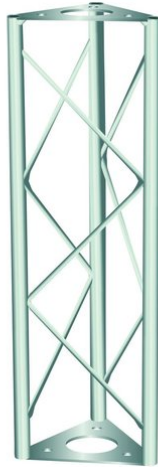

## Crossbeam 500mm ST500 black

The decorative trussing

**Art. No.: 60112020**

GTIN: 4026397243376

**The article is no longer in our assortment.**

## Crossbeam 500mm ST500 black

The decorative trussing

**Art. No.: 60112020**

GTIN: 4026397243376

### Features:

---

- Easy installation
- The DECOTRUS elements are connected with each other by three M8 screws
- Phantastic creations through a variety of crossbeams and corners
- DECOTRUS can be suitable for shop installers, fair installers etc in order to create individual design-elements
- DECOTRUS is available in silver or black
- DECOTRUS constructions are meant as design-elements
- Please respect the regulations in respect to trussing constructions