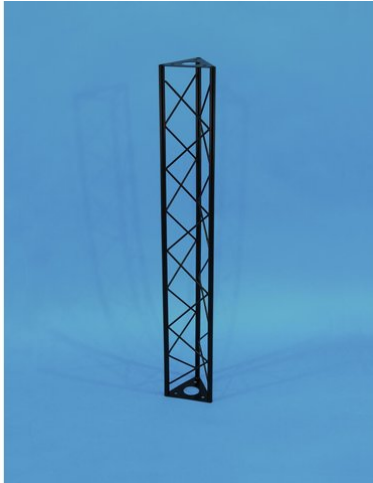

## Crossbeam 1000mm ST1000 black

The decorative trussing

**Art. No.:** 60112030

GTIN: 4026397243390

**The article is no longer in our assortment.**

## Crossbeam 1000mm ST1000 black

The decorative trussing

**Art. No.:** 60112030

GTIN: 4026397243390

### Features:

---

- Easy installation
- The DECOTRUS elements are connected with each other by three M8 screws
- Phantastic creations through a variety of crossbeams and corners
- DECOTRUS can be suitable for shop installers, fair installers etc in order to create individual design-elements
- DECOTRUS is available in silver or black
- DECOTRUS constructions are meant as design-elements
- Please respect the regulations in respect to trussing constructions