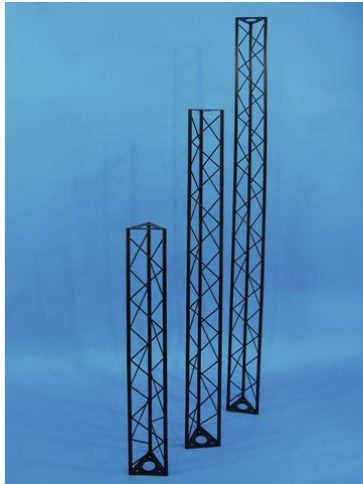

decotruss

Crossbeam 1500mm ST1500 black

The decorative trussing

Art. No.: 60112040

GTIN: 4026397243413

The article is no longer in our assortment.

decotruss

Crossbeam 1500mm ST1500 black

The decorative trussing

Art. No.: 60112040

GTIN: 4026397243413

Features:

- Easy installation
- The DECOTRUS elements are connected with each other by three M8 screws
- Phantastic creations through a variety of crossbeams and corners
- DECOTRUS can be suitable for shop installers, fair installers etc in order to create individual design-elements
- DECOTRUS is available in silver or black
- DECOTRUS constructions are meant as design-elements
- Please respect the regulations in respect to trussing constructions