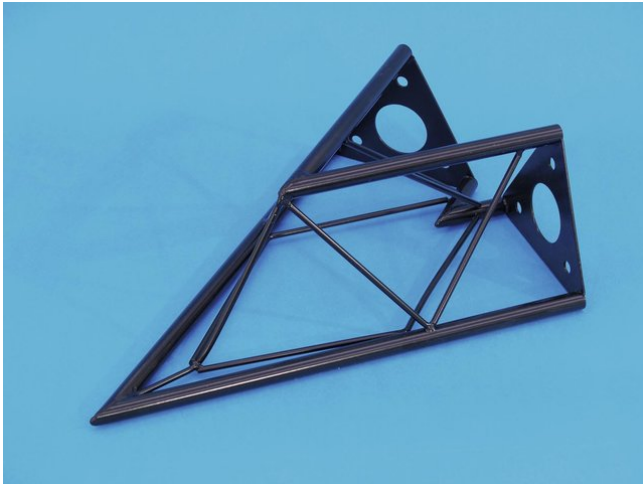

## corner 2-way 45° SAC 19 black

The decorative trussing

**Art. No.: 60112070**

GTIN: 4026397243451

**The article is no longer in our assortment.**

## corner 2-way 45° SAC 19 black

The decorative trussing

**Art. No.: 60112070**

GTIN: 4026397243451

### Features:

---

- Easy installation
- The DECOTRUS elements are connected with each other by three M8 screws
- Phantastic creations through a variety of crossbeams and corners
- DECOTRUS can be suitable for shop installers, fair installers etc in order to create individual design-elements
- DECOTRUS is available in silver or black
- DECOTRUS constructions are meant as design-elements
- Please respect the regulations in respect to trussing constructions