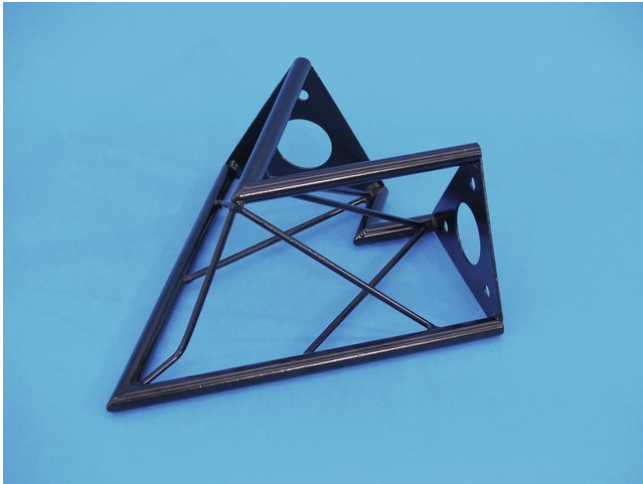

corner 2-way 60° SAC 20 black

The decorative trussing

Art. No.: 60112076

GTIN: 4026397243475

The article is no longer in our assortment.

corner 2-way 60° SAC 20 black

The decorative trussing

Art. No.: 60112076

GTIN: 4026397243475

Features:

- Easy installation
- The DECOTRUS elements are connected with each other by three M8 screws
- Phantastic creations through a variety of crossbeams and corners
- DECOTRUS can be suitable for shop installers, fair installers etc in order to create individual design-elements
- DECOTRUS is available in silver or black
- DECOTRUS constructions are meant as design-elements
- Please respect the regulations in respect to trussing constructions