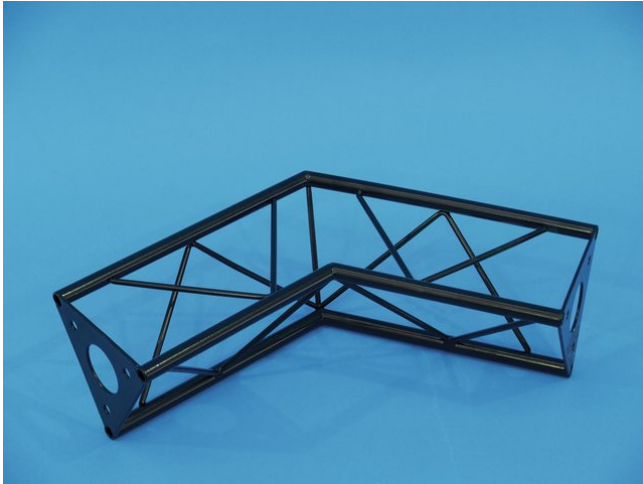

corner 2-way 120° SAC 22 black

The decorative trussing

Art. No.: 60112090

GTIN: 4026397243512

The article is no longer in our assortment.

corner 2-way 120° SAC 22 black

The decorative trussing

Art. No.: 60112090

GTIN: 4026397243512

Features:

- Easy installation
- The DECOTRUS elements are connected with each other by three M8 screws
- Phantastic creations through a variety of crossbeams and corners
- DECOTRUS can be suitable for shop installers, fair installers etc in order to create individual design-elements
- DECOTRUS is available in silver or black
- DECOTRUS constructions are meant as design-elements
- Please respect the regulations in respect to trussing constructions