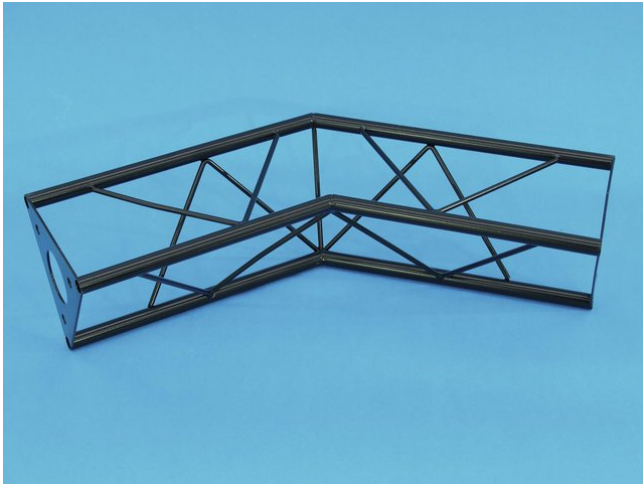

# decoTruss

---

**corner 2-way 135° SAC 23 black**

**Art. No.: 60112100**  
GTIN: 4026397243536

**The article is no longer in our assortment.**

---

All rights reserved. Subject to change without notice. Errors and omissions excepted.  
Illustration only. Actual item may differ from photo.

# decoTruss

---

**corner 2-way 135° SAC 23 black**

**Art. No.: 60112100**  
GTIN: 4026397243536

**Features:**

---

---

All rights reserved. Subject to change without notice. Errors and omissions excepted.  
Illustration only. Actual item may differ from photo.