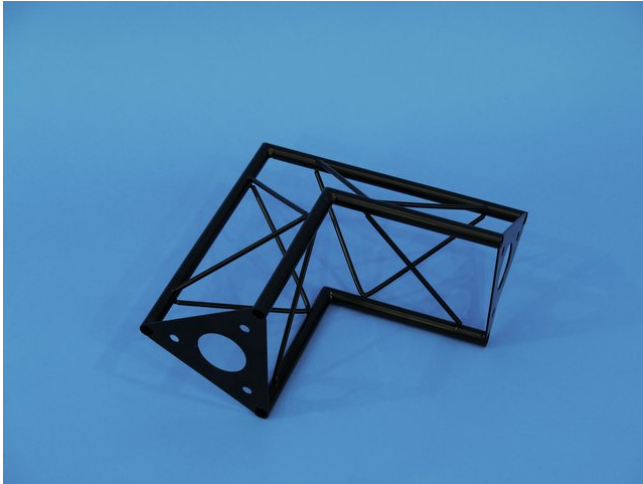

decoTruss

corner \wedge 90° SAC 24 black

Art. No.: 60112110
GTIN: 4026397243550

The article is no longer in our assortment.

All rights reserved. Subject to change without notice. Errors and omissions excepted.
Illustration only. Actual item may differ from photo.

decoTruss

corner \wedge 90° SAC 24 black

Art. No.: 60112110
GTIN: 4026397243550

Features:

All rights reserved. Subject to change without notice. Errors and omissions excepted.
Illustration only. Actual item may differ from photo.