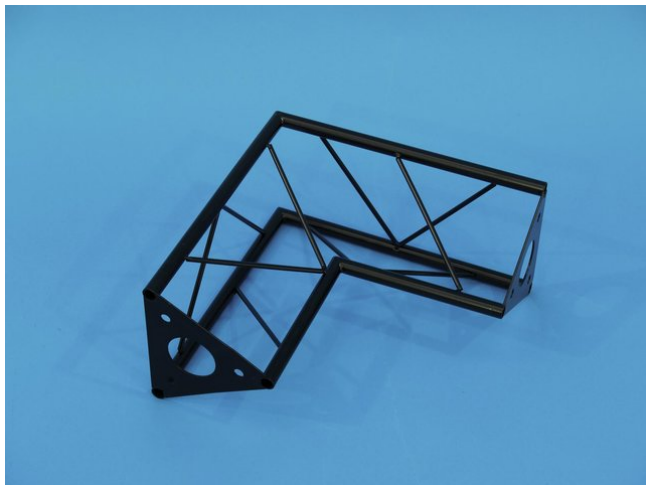

decoTruss

corner V 90° SAC 25 black

Art. No.: 60112120
GTIN: 4026397243574

The article is no longer in our assortment.

All rights reserved. Subject to change without notice. Errors and omissions excepted.
Illustration only. Actual item may differ from photo.

decoTruss

corner V 90° SAC 25 black

Art. No.: 60112120
GTIN: 4026397243574

Features:

All rights reserved. Subject to change without notice. Errors and omissions excepted.
Illustration only. Actual item may differ from photo.