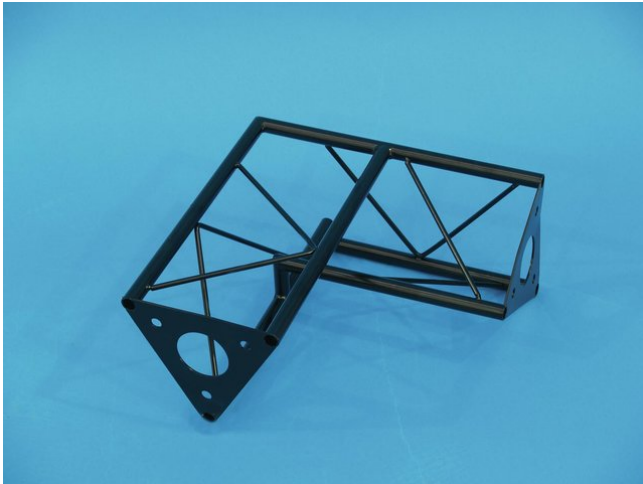

# decoTruss

---

**corner vert. ri. SAC 26 black**

**Art. No.: 60112130**  
GTIN: 4026397243598

**The article is no longer in our assortment.**

---

All rights reserved. Subject to change without notice. Errors and omissions excepted.  
Illustration only. Actual item may differ from photo.

# decoTruss

---

**corner vert. ri. SAC 26 black**

**Art. No.: 60112130**  
GTIN: 4026397243598

**Features:**

---

---

All rights reserved. Subject to change without notice. Errors and omissions excepted.  
Illustration only. Actual item may differ from photo.