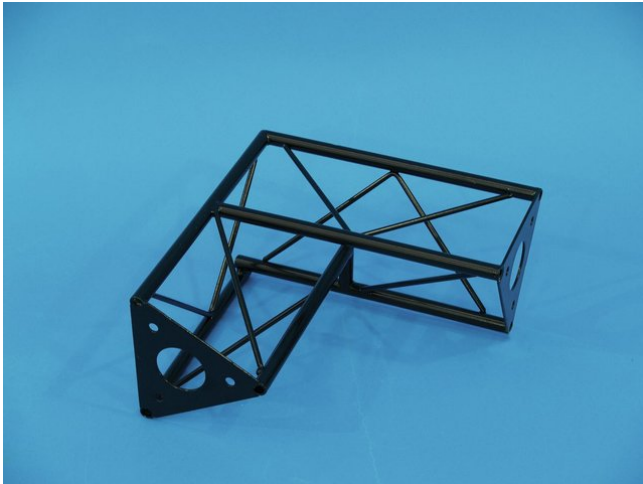

decoTruss

corner vert. left SAC 27 black

Art. No.: 60112140
GTIN: 4026397243611

The article is no longer in our assortment.

All rights reserved. Subject to change without notice. Errors and omissions excepted.
Illustration only. Actual item may differ from photo.

decoTruss

corner vert. left SAC 27 black

Art. No.: 60112140
GTIN: 4026397243611

Features:

All rights reserved. Subject to change without notice. Errors and omissions excepted.
Illustration only. Actual item may differ from photo.