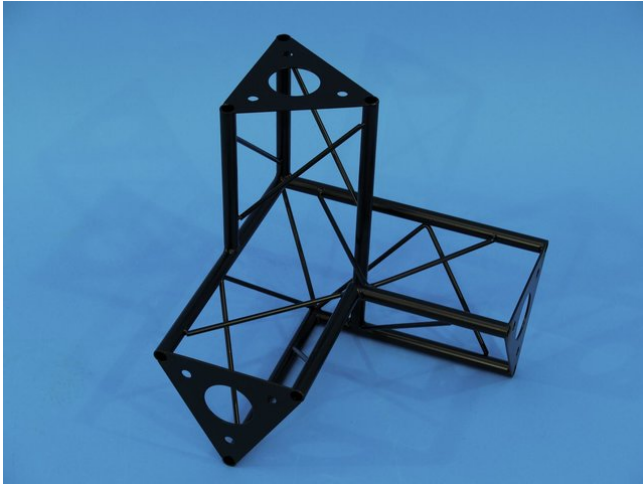

decoTruss

corner 3-way Ari SAL 31 black

Art. No.: 60112150
GTIN: 4026397243635

The article is no longer in our assortment.

All rights reserved. Subject to change without notice. Errors and omissions excepted.
Illustration only. Actual item may differ from photo.

decoTruss

corner 3-way Ari SAL 31 black

Art. No.: 60112150
GTIN: 4026397243635

Features:

All rights reserved. Subject to change without notice. Errors and omissions excepted.
Illustration only. Actual item may differ from photo.