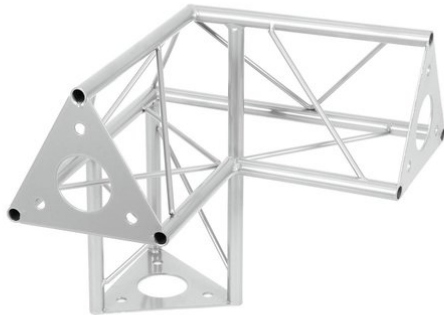

SAL-32 Corner 3-Way Λ left sil

Art. No.: 60112164

GTIN:

List price: 58.31 €
incl. 19% VAT.

SAL-32 Corner 3-Way Λ left sil

Art. No.: 60112164

GTIN:

Features:

- Trusspipe: 15 mm
- For application areas such as: Shop fitting