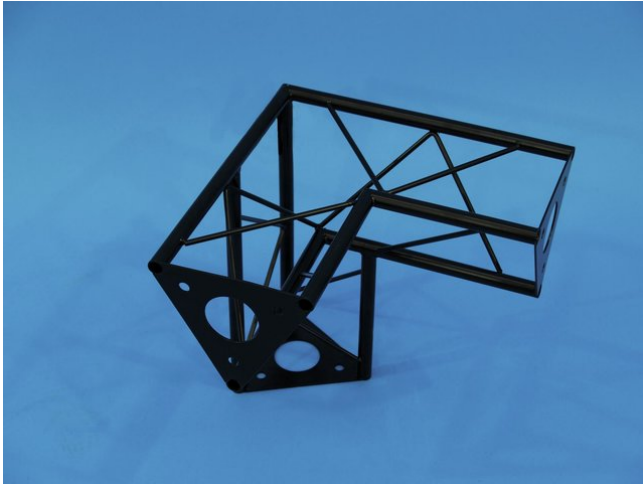

decoTruss

corner 3-way Vri SAL 33 black

Art. No.: 60112170
GTIN: 4026397243673

The article is no longer in our assortment.

All rights reserved. Subject to change without notice. Errors and omissions excepted.
Illustration only. Actual item may differ from photo.

decoTruss

corner 3-way Vri SAL 33 black

Art. No.: 60112170
GTIN: 4026397243673

Features:

All rights reserved. Subject to change without notice. Errors and omissions excepted.
Illustration only. Actual item may differ from photo.