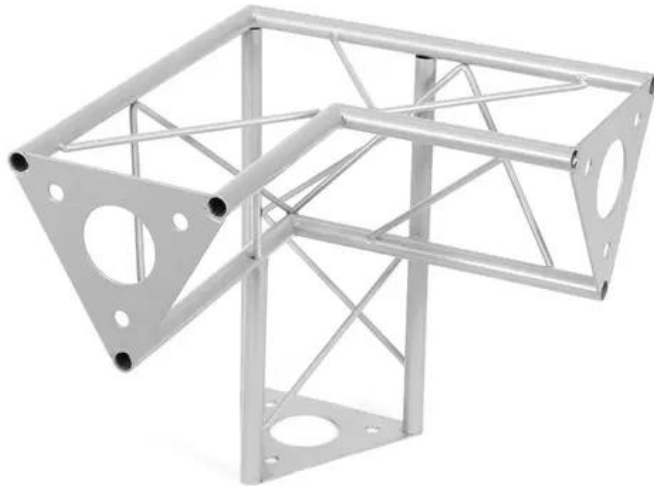

DECOTRUSS SAL-34 Corner 3-way V left silver

The decorative trussing

Art. No.: 60112180

GTIN: 4026397658637

Features:

- Phantastic creations through a variety of crossbeams and corners
- DECOTRUSS constructions are meant as design elements
- Easy to assemble
- Trusspipe: 15 mm
- For application areas such as: Shop fitting; Trade fair and shop fitting

Logistic

EAN / GTIN: 4026397658637

Weight: 1,75 kg

Length: 0.30 m

Width: 0.30 m

Heigh: 0.30 m

Technical specifications:

Setup:	Easy to assemble
Trusspipe:	15 mm x 1.5 mm
Material:	Steel (powder-coated)
Color:	Alu colored, powder-coated
Strut diameter x thickness:	5 mm solid matter
Dimensions:	Length: 30 cm Width: 30 cm Height: 30 cm
Weight:	1.71 kg

Scope of delivery:

1 x truss

1 x user manual