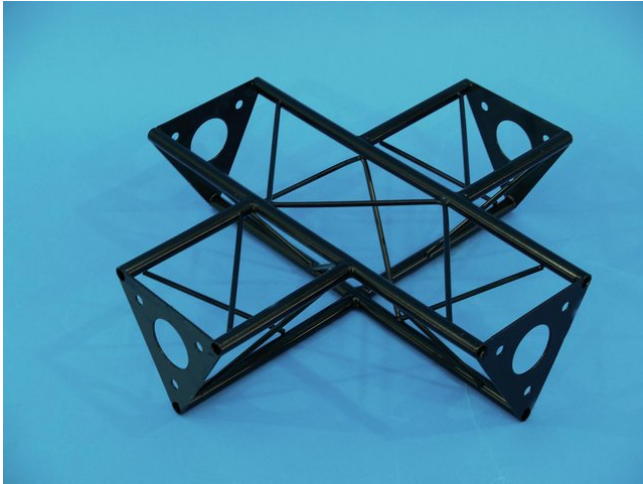

decoTruss

crossing 4-way SAC 41 black

Art. No.: 60112190
GTIN: 4026397243710

The article is no longer in our assortment.

All rights reserved. Subject to change without notice. Errors and omissions excepted.
Illustration only. Actual item may differ from photo.

decoTruss

crossing 4-way SAC 41 black

Art. No.: 60112190
GTIN: 4026397243710

Features:

All rights reserved. Subject to change without notice. Errors and omissions excepted.
Illustration only. Actual item may differ from photo.