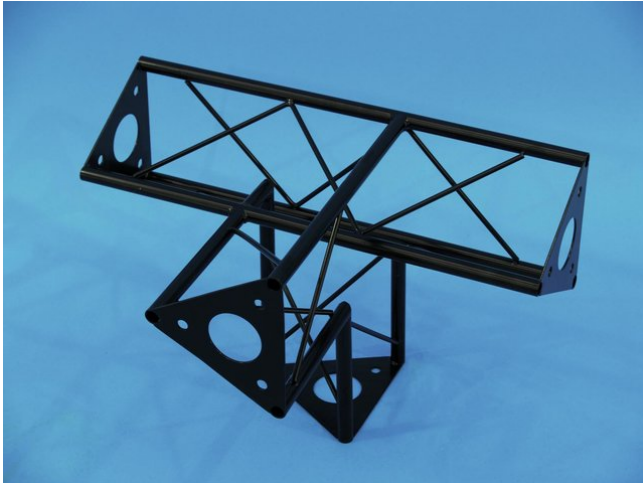

# decoTruss

---

**corner 4-way r+h SAC 44 black**

**Art. No.: 60112200**  
GTIN: 4026397243734

**The article is no longer in our assortment.**

---

All rights reserved. Subject to change without notice. Errors and omissions excepted.  
Illustration only. Actual item may differ from photo.

# decoTruss

---

**corner 4-way r+h SAC 44 black**

**Art. No.: 60112200**  
GTIN: 4026397243734

**Features:**

---

---

All rights reserved. Subject to change without notice. Errors and omissions excepted.  
Illustration only. Actual item may differ from photo.