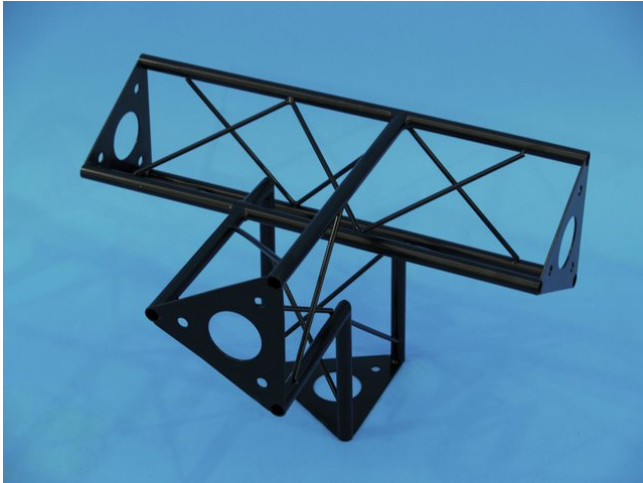

decoTruss

corner 4-way I+h SAC 45 black

Art. No.: 60112210
GTIN: 4026397243758

The article is no longer in our assortment.

All rights reserved. Subject to change without notice. Errors and omissions excepted.
Illustration only. Actual item may differ from photo.

decoTruss

corner 4-way I+h SAC 45 black

Art. No.: 60112210
GTIN: 4026397243758

Features:

All rights reserved. Subject to change without notice. Errors and omissions excepted.
Illustration only. Actual item may differ from photo.