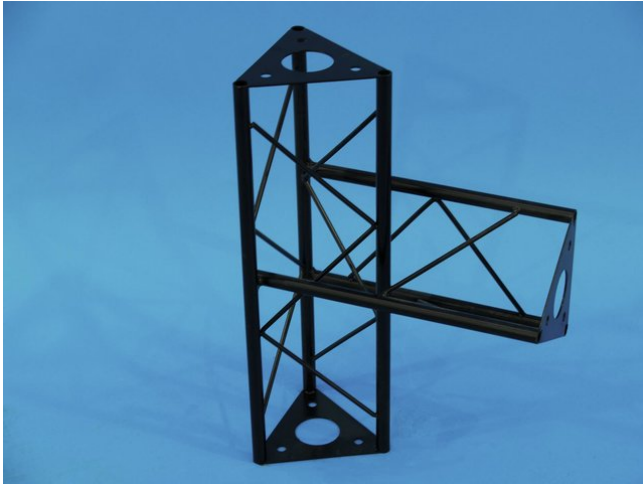

decoTruss

T-pc 3-way vert. SAT 35 black

Art. No.: 60112220
GTIN: 4026397243772

The article is no longer in our assortment.

All rights reserved. Subject to change without notice. Errors and omissions excepted.
Illustration only. Actual item may differ from photo.

decoTruss

T-pc 3-way vert. SAT 35 black

Art. No.: 60112220
GTIN: 4026397243772

Features:

All rights reserved. Subject to change without notice. Errors and omissions excepted.
Illustration only. Actual item may differ from photo.