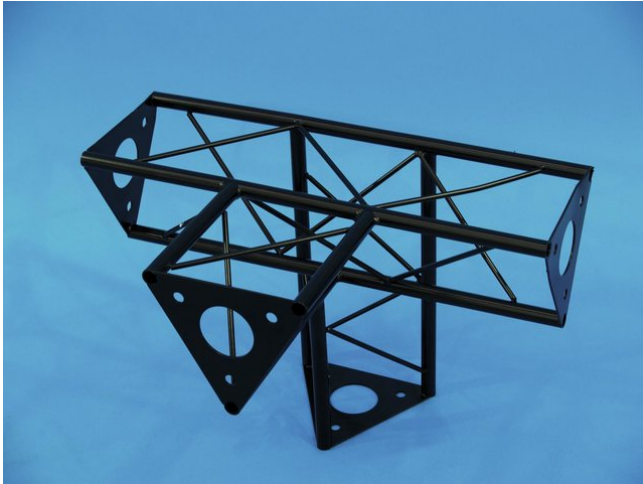

## 4-way pc. V SAT 42 black

**Art. No.:** 60112240  
**GTIN:** 4026397243819

**The article is no longer in our assortment.**

---

All rights reserved. Subject to change without notice. Errors and omissions excepted.  
Illustration only. Actual item may differ from photo.

## 4-way pc. V SAT 42 black

**Art. No.:** 60112240  
**GTIN:** 4026397243819

**Features:**

---

---

All rights reserved. Subject to change without notice. Errors and omissions excepted.  
Illustration only. Actual item may differ from photo.